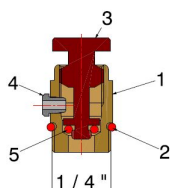

ACCESSORIES

DRAIN COCK

3991A0

- Drain cock with O-Ring
- Finishing yellow
- Maximum pressure PN16

COMPONENTS

POS.	PART NAME	N°	MATERIAL
1	Relief valve body	1	CW617N UNI-EN 12164
2	Body O-Ring	1	EPDM Perox
3	Screw	1	CW617N UNI-EN 12164
4	Nozzle vent	1	CW617N UNI-EN 12164
5	Screw O-Ring	1	EPDM Perox

TO USE WITH: 3991A002

3300A	1/2" - 3/4" - 1" - 1.1/4" - 1.1/2" - 2"
7485	1/2" - 3/4" - 1" - 1.1/4" - 1.1/2" - 2"
7495	1/2" - 3/4" - 1" - 1.1/4" - 1.1/2" - 2"
7535	15 - 18 - 22 - 28 - 35
7530A	1/2" - 2"