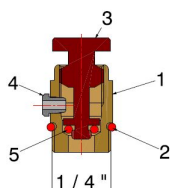

ACCESSORIES

**DRAIN COCK**

3991A0

- Drain cock with O-Ring
- Finishing yellow
- Maximum pressure PN16

**COMPONENTS**

POS.	PART NAME	N°	MATERIAL
1	Relief valve body	1	CW617N UNI-EN 12164
2	Body O-Ring	1	EPDM Perox
3	Screw	1	CW617N UNI-EN 12164
4	Nozzle vent	1	CW617N UNI-EN 12164
5	Screw O-Ring	1	EPDM Perox

**TO USE WITH: 3991A002**

3300A	1/2" - 3/4" - 1" - 1.1/4" - 1.1/2" - 2"
7485	1/2" - 3/4" - 1" - 1.1/4" - 1.1/2" - 2"
7495	1/2" - 3/4" - 1" - 1.1/4" - 1.1/2" - 2"
7535	15 - 18 - 22 - 28 - 35
7530A	1/2" - 2"