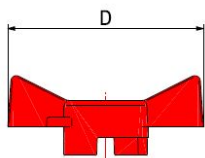

ACCESSORIES

**RED T HANDLE**

00R

- Aluminium T handle with hole for lead seal (for water ball valves)

**TO USE WITH: 76500002R401**

7602	1/4" - 3/8" - 1/2" - 3/4"
7607	3/8" - 1/2" - 3/4"
7617	1/2" - 3/4"
7647	1/2" - 3/4"
7650	1/2" - 3/4"
7748	1/2" - 3/4"
7749	1/2" - 3/4"
7750	1/2" - 3/4"
7953	3/8"
8650	1/2" - 3/4"

**TO USE WITH: 76530004R400**

7748	1"
7749	1"
7750	1"
7953	1/2"
7957	1/2"
8650	1"

**TO USE WITH: 76500006R401**

7602	1"
7607	1"
7608	1"
7617	1"
7647	1"
7650	1" - 1.1/4"
7660	3/4" - 1"
7662	1"
7663	1"
7953	3/4" - 1"
7957	3/4" - 1"

**DIMENSIONS**

	D=54 SLOT 4	D=54 SLOT 6	D=70 SLOT 6
<b>CODE</b>	<b>76500002R401</b>	<b>79530004R400</b>	<b>76500006R401</b>