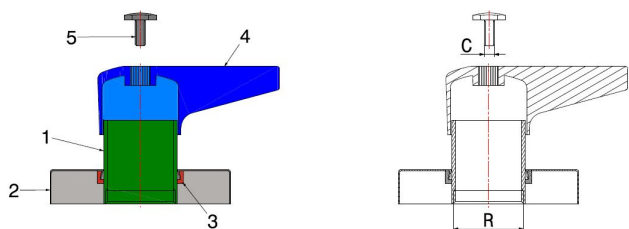

ACCESSORIES

ROSETTE AND LEVER

4802XC

- Rosette and lever

COMPONENTS

POS.	PART NAME	N°	MATERIAL
1	Cover	1	Zama chrome-plated
2	Rosette	1	CW508L chrome-plated
3	Gasket	1	PVC
4	Lever	1	Zama chrome-plated
5	Screw	1	Steel

DIMENSIONS

A (Broach)	B	C
8x20	∅27x19 Fil.	M3

8x20 Broach

CODE

48020000XC