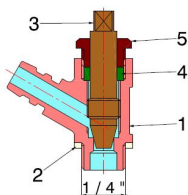

ACCESSORIES

DRAIN COCK

3411

- Drain cock with gasket for series 2131 bronze valve
- Thread ISO 228
- Finishing yellow
- Maximum pressure PN16

COMPONENTS

POS.	PART NAME	N°	MATERIAL
1	Drain cock body	1	CW617N UNI-EN 12165
2	Gasket	1	Klinger C6307
3	Stem	1	CW617N UNI-EN 12164
4	Gasket	1	PVC
5	Gland	1	CW617N UNI-EN 12164

1/4"

CODE

34110002