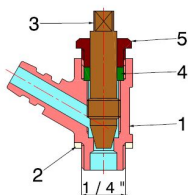

ACCESSORIES

**DRAIN COCK**

3411

- Drain cock with gasket for series 2131 bronze valve
- Thread ISO 228
- Finishing yellow
- Maximum pressure PN16

**COMPONENTS**

POS.	PART NAME	N°	MATERIAL
1	Drain cock body	1	CW617N UNI-EN 12165
2	Gasket	1	Klinger C6307
3	Stem	1	CW617N UNI-EN 12164
4	Gasket	1	PVC
5	Gland	1	CW617N UNI-EN 12164

1/4"

CODE

34110002