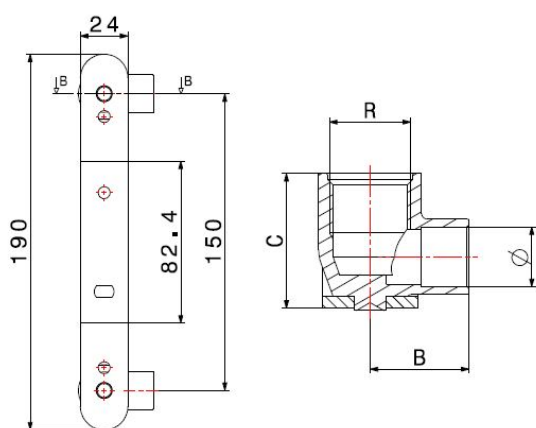

COPPER PIPE FITTING

FITTING WITH FIXED BRACKET WITH SHAPED COPPER PIPE

9676

- Welding Female/TuCu fitting with shaped fixed bracket
- Thread ISO 228
- Maximum operating pressure 10 bar

COMPONENTS

POS.	PART NAME	N°	MATERIAL
1	Fitting	2	CW617N UNI-EN 12165
2	Spacer pipe clip	1	Galvanised iron

DIMENSIONS

R	Ø	B	C
1/2"	15	25	34

PACKAGING

	15 - 1/2"
CODE	96761504
PCS BOX	6
PCS CARTON	60