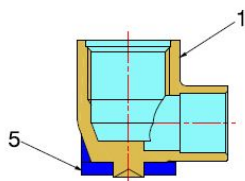

COPPER PIPE FITTING

FITTING WITH FIXED BRACKET WITH SHAPED COPPER PIPE

9676

- Welding Female/TuCu fitting with shaped fixed bracket
- Thread ISO 228
- Maximum operating pressure 10 bar

COMPONENTS

POS.	PART NAME	N°	MATERIAL
1	Fitting	2	CW617N UNI-EN 12165
2	Spacer pipe clip	1	Galvanised iron

DIMENSIONS

R	Ø	B	C
1/2"	15	25	34

PACKAGING

	15 - 1/2"
CODE	96761504
PCS BOX	6
PCS CARTON	60