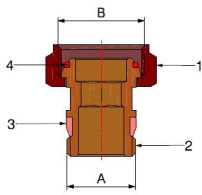

ACCESSORIES

NUT AND CONNECTOR

5609XE

- Nut, connector with O-Ring and PTFE seal

COMPONENTS

POS.	PART NAME	N°	MATERIALS
1	Nut	1	CW617N UNI-EN 12165 nickel-plated
2	Connector	1	CW617N UNI-EN 12164 nickel-plated
3	Ring for thread seal	1	PTFE
4	Connector O-Ring	1	EPDM Perox

DIMENSIONS

A	B
3/8"	5/8"
3/8"	3/4"
1/2"	3/4"

	3/8" - 5/8"	3/8" - 3/4"	1/2" - 3/4"
CODE	36012403XE	56092403XE	56092404XE