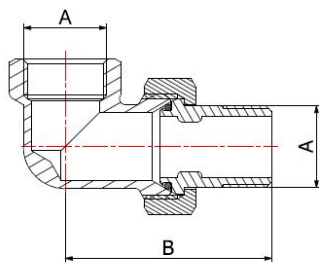

ACCESSORIES

THREE PIECE ANGLE UNION

3660

- Three piece angle union
- Finishing sandblasted yellow
- Thread ISO 228
- Maximum nominal pressure 16 bar
- Temperature range min 0°C - max+ 95°C

COMPONENTS

POS.	PART NAME	N°	MATERIAL
1	Fitting	1	CW617N UNI-EN 12165
2	Nut	1	CW617N UNI-EN 12165
3	O-Ring	1	NBR
4	Connector	1	CW617N UNI-EN 12165

DIMENSIONS

A	B
1/2"	52
3/4"	65
1"	65

PACKAGING

	1/2"	3/4"	1"
CODE	36600004	36600006	36600008
PCS BOX	-	-	-
PCS CARTON	150	100	60