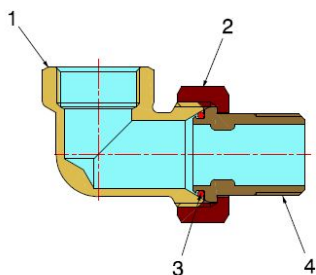

ACCESSORIES

THREE PIECE ANGLE UNION

3660

- Three piece angle union
- Finishing sandblasted yellow
- Thread ISO 228
- Maximum nominal pressure 16 bar
- Temperature range min 0°C - max+ 95°C

COMPONENTS

POS.	PART NAME	N°	MATERIAL
1	Fitting	1	CW617N UNI-EN 12165
2	Nut	1	CW617N UNI-EN 12165
3	O-Ring	1	NBR
4	Connector	1	CW617N UNI-EN 12165

DIMENSIONS

A	B
1/2"	52
3/4"	65
1"	65

PACKAGING

	1/2"	3/4"	1"
CODE	36600004	36600006	36600008
PCS BOX	-	-	-
PCS CARTON	150	100	60