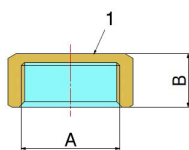

ACCESSORIES

**FEMALE CAP**

374000

- Female cap
- Thread ISO 228
- Finishing sandblasted yellow and nickel-plated

**COMPONENTS**

POS.	PART NAME	N°	MATERIAL
1	Body	1	CW617N UNI-EN 12165

**DIMENSIONS**

A	B
3/4"	12
1"	14

	3/4"	1"
NICKEL-PLATED	37400006X910	37400008X910
YELLOW	37400006L910	37400008L910