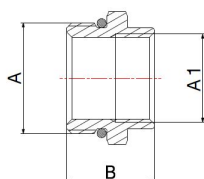

ACCESSORIES

MALE/FEMALE COUPLING

9611

- Male/Female coupling with O-Ring
- Maximum operating pressure 10 bar
- Thread ISO 228
- Temperature range min 0°C - max +95°C

COMPONENTS

POS.	PART NAME	N°	MATERIAL
1	Fitting	1	CW617N UNI-EN 12164
2	O-Ring	1	EPDM Perox

DIMENSIONS

A	A1	B	PN
1"	1/2"	26	10
1"	3/4"	26	10

PACKAGING

	1" - 1/2"	1" - 3/4"
CODE	96110804	96110806
PCS BOX	10	10
PCS CARTON	200	200