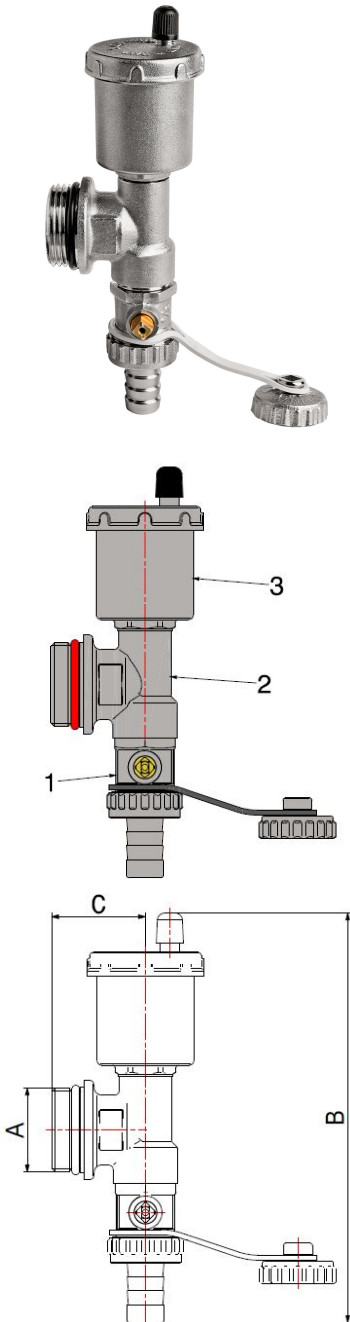

ACCESSORIES

**MANIFOLD TERMINAL**

3754

- Manifold terminal with automatic relief valve
- Finishing available sandblasted yellow and nickel plated

**COMPONENTS**

POS.	PART NAME
1	1/2" boiler ball drain valve with cap key
2	F/M/F tee with O-Ring
3	3/8" automatic relief valve

**DIMENSIONS**

A	B	C	PN
3/4"	165	37	10
1"	165	37	10

**PACKAGING**

	3/4"	1"
NICKEL-PLATED	37541106	37541108
YELLOW	37540006	37540008
PCS BOX	1	1
PCS CARTON	50	50