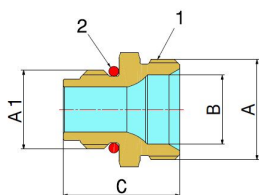

ACCESSORIES

OUTLET CONNECTOR

37290604XA

- Connector for inlet and outlet manifolds

COMPONENTS

POS.	DESCRIZIONE	N°	MATERIALE
1	Fitting	1	CW617N UNI-EN 12164
2	O-Ring	1	EPDM 70 Perox

DIMENSIONS

A	A1	B	C
3/4"	1/2"	18,1	30,6