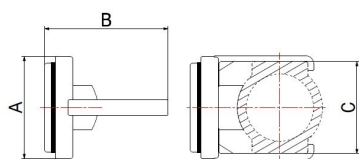

ACCESSORIES

THERMOMETERS

37290008

- Thermometers for inlet and outlet manifolds
- Clip-on
- Available colours in red and blue
- Temperature range min 0°C - max +120°C
- Sold in pairs

DIMENSIONS

A	B	C
Ø 45,5	55	40,8