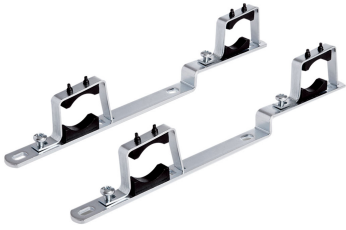

ACCESSORIES

BRACKETS FOR MANIFOLD

37290008XE

- Brackets for 1" manifold bar

CODE

37290008XE
