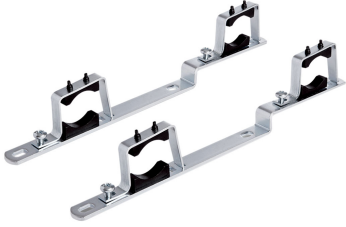

ACCESSORIES

**BRACKETS FOR MANIFOLD**

37290008XE

- Brackets for 1" manifold bar

---

CODE

37290008XE

---