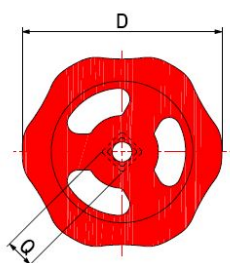

ACCESSORIES

RED IRON HANDWHEEL

210000R

- Red iron handwheel for stop valves and globe valves

TO USE WITH: 21000004R990

2100	1/4"-3/8"-1/2"-3/4"
2101	1/4"-3/8"-1/2"-3/4"
2121	3/8"-1/2"
2131	3/8"-1/2"

TO USE WITH: 21210006R990

2121	3/4"-1"
2131	3/4"-1"

TO USE WITH: 21000008R990

2100	1"-1.1/4"
2101	1"-1.1/4"
2121	1.1/4"
2131	1.1/4"

TO USE WITH: 21000011R990

2100	1.1/2"
2101	1.1/2"
2121	1.1/2"
2131	1.1/2"

TO USE WITH: 21000013R990

2100	2"
2101	2"

TO USE WITH: 21000015R990

2121	2"
2131	2"

TO USE WITH: 21000017R990

2100	2.1/2"-3"
2101	2.1/2"-3"

TO USE WITH: 21000019R990

2100	4"
2101	4"

DIMENSIONS