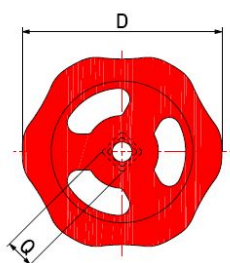

ACCESSORIES

**RED IRON HANDWHEEL**

210000R

- Red iron handwheel for stop valves and globe valves

**TO USE WITH: 21000004R990**

2100	1/4"-3/8"-1/2"-3/4"
2101	1/4"-3/8"-1/2"-3/4"
2121	3/8"-1/2"
2131	3/8"-1/2"

**TO USE WITH: 21210006R990**

2121	3/4"-1"
2131	3/4"-1"

**TO USE WITH: 21000008R990**

2100	1"-1.1/4"
2101	1"-1.1/4"
2121	1.1/4"
2131	1.1/4"

**TO USE WITH: 21000011R990**

2100	1.1/2"
2101	1.1/2"
2121	1.1/2"
2131	1.1/2"

**TO USE WITH: 21000013R990**

2100	2"
2101	2"

**TO USE WITH: 21000015R990**

2121	2"
2131	2"

**TO USE WITH: 21000017R990**

2100	2.1/2"-3"
2101	2.1/2"-3"

**TO USE WITH: 21000019R990**

2100	4"
2101	4"

**DIMENSIONS**

	D=50 Q=6	D=55 Q=6	D=60 Q=6	D=70 Q=7	D=80 Q=8	D=100 Q=10	D=120 Q=12	D=140 Q=14
<b>CODE</b>	<b>21000004R990</b>	<b>21210006R990</b>	<b>21000008R990</b>	<b>21000011R990</b>	<b>21000013R990</b>	<b>21000015R990</b>	<b>21000017R990</b>	<b>21000019R990</b>