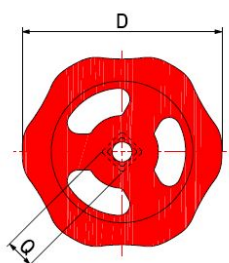

ACCESSORIES

RED IRON HANDWHEEL

210000R

- Red iron handwheel for stop valves and globe valves

TO USE WITH: 21000004R990

2100	1/4"-3/8"-1/2"-3/4"
2101	1/4"-3/8"-1/2"-3/4"
2121	3/8"-1/2"
2131	3/8"-1/2"

TO USE WITH: 21210006R990

2121	3/4"-1"
2131	3/4"-1"

TO USE WITH: 21000008R990

2100	1"-1.1/4"
2101	1"-1.1/4"
2121	1.1/4"
2131	1.1/4"

TO USE WITH: 21000011R990

2100	1.1/2"
2101	1.1/2"
2121	1.1/2"
2131	1.1/2"

TO USE WITH: 21000013R990

2100	2"
2101	2"

TO USE WITH: 21000015R990

2121	2"
2131	2"

TO USE WITH: 21000017R990

2100	2.1/2"-3"
2101	2.1/2"-3"

TO USE WITH: 21000019R990

2100	4"
2101	4"

DIMENSIONS