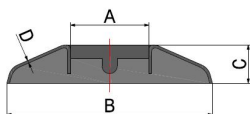

ACCESSORIES

**STAINLESS STEEL ROSETTE**

7680

- Stainless steel rosette for under-basin and washing machine taps

**DIMENSIONS**

A	B	C	D
21	54	9	0,4

---

1/2"