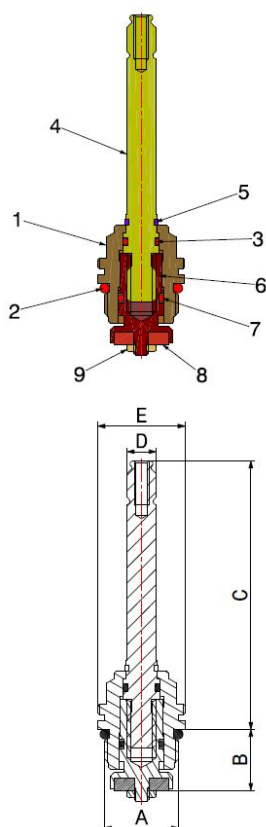

UPPER PARTS

3 PIECE UPPER PART

2475

- 3-piece upper part – long fixed stem
- Male thread ISO 228
- Temperature range min 0°C - max +95°C

COMPONENTS

POS.	PART NAME	N°	MATERIAL
1	Upper part body	1	CW617N UNI-EN 12164
2	O-Ring upper part	1	NBR
3	O-Ring screw	1	NBR
4	Screw	1	CW508L UNI-EN 12166
5	Snap ring	1	Phosphorous bronze
6	Valve	1	CW617N UNI-EN 12164
7	O-Ring (only 1/2")	1	NBR
8	Gasket	1	NBR
9	Nut	1	CW617N UNI-EN 12164

DIMENSIONS

A	B min	B max	C	D (Broach)	E	PN
1/2"	16,8	23,5	75	8x20	M24x1	16

PACKAGING

	1/2"
CODE	24750004
PCS BOX	-
PCS CARTON	300