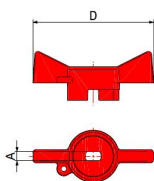

ACCESSORIES

TEE HANDLE

00R

- Red T handle for bibcocks

TO USE WITH: 76500002R401

735000

1/2" - 3/4" - 1"

DIMENSIONS

D=54 SLOT 4

CODE

76500002R401