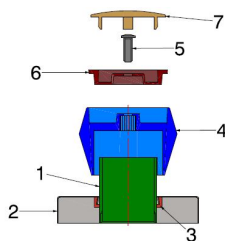

ACCESSORIES

ROSETTE, GLOBE HANDLE

4800XC

- Rosette and globe handle

COMPONENTS

POS.	PART NAME	N°	MATERIAL
1	Cover	1	Zama chrome-plated
2	Rosette	1	CW508L chrome-plated
3	Gasket	1	PVC
4	Handle	1	Zama chrome-plated
5	Screw	1	Steel
6	Colored disc	1	Plastic (red or blue)
7	Plate	1	Plastic chrome-plated

DIMENSIONS

A (Broach)	R	C
8x20	∅27x19 Fil.	M3

8x20 Broach

CODE 48000000XC