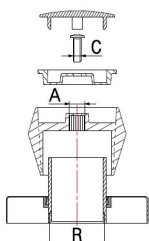

ACCESSORIES

ROSETTE, GLOBE HANDLE

4800XC

- Rosette and globe handle

COMPONENTS

POS.	PART NAME	N°	MATERIAL
1	Cover	1	Zama chrome-plated
2	Rosette	1	CW508L chrome-plated
3	Gasket	1	PVC
4	Handle	1	Zama chrome-plated
5	Screw	1	Steel
6	Colored disc	1	Plastic (red or blue)
7	Plate	1	Plastic chrome-plated

DIMENSIONS

A (Broach)	R	C
8x20	∅27x19 Fil.	M3

8x20 Broach

CODE 48000000XC