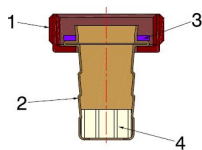

ACCESSORIES

FLY NUT WITH PIPE

309000

- Fly nut hose-end pipe and nozzle for boiler drain valves

COMPONENTS

POS.	PART NAME	N°	MATERIAL
1	Swivel nut	1	CW617N UNI-EN 12165 nickel-plated
2	Hose connection	1	CW508L UNI-EN 1652 nickel-plated
3	Gasket	1	SBR
4	Nozzle	1	Nylon

DIMENSIONS

A	B	C
3/4"	14	10

UTILIZATION

CODE	TO USE WITH:
30900004	7759 1/2"