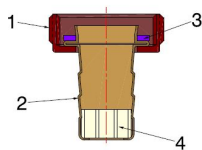

ACCESSORIES

FLY NUT WITH PIPE

309010

- Fly nut hose-end pipe and nozzle for boiler drain valves

COMPONENTS

POS.	PART NAME	N°	MATERIAL
1	SwivelFly nut	1	CW617N UNI-EN 12165
2	Hose connection	1	CW508L UNI-EN 1652
3	Gasket	1	SBR
4	Nozzle	1	Nylon

DIMENSIONS

A	B	C
1/2"	13	10
3/4"	14	10
1"	20	13

UTILIZATION

CODE	TO USE WITH: 3940	TO USE WITH: 3960	TO USE WITH: 7756
30901003	3/8"	3/8"	-
30901004	1/2"	1/2"	1/2"
30901006	3/4"	3/4"	-