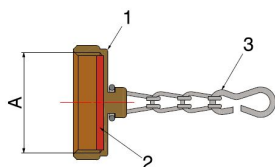

## CAP AND CHAIN

394011XA

- 3/4" cap for boiler drain valve with gasket and chain

### COMPONENTS

POS.	PART NAME	N°	MATERIAL
1	Plug	1	CW617N UNI-EN 12165 nickel-plated
2	Gasket	1	SBR
3	Chain	1	Nickel-plated brass iron

### DIMENSIONS

A=3/4"

CODE

39401104XA