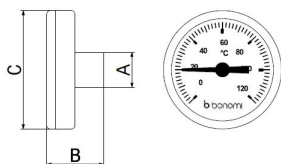

ACCESSORIES

THERMOMETER

76610000

- Thermometer for angle valve Ø12x10
- Temperature range: 0° - 120°C
- Temperature tolerated by the body 70°C

DIMENSIONS

A	B	C
12	19,5	40,5

PACKAGING

CODE	76610000
PCS BOX	ON DEMAND