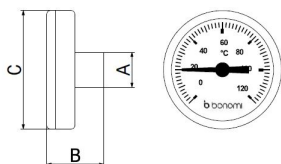

ACCESSORIES

**THERMOMETER**

76610000

- Thermometer for angle valve Ø12x10
- Temperature range: 0° - 120°C
- Temperature tolerated by the body 70°C

**DIMENSIONS**

A	B	C
12	19,5	40,5

**PACKAGING**

CODE	76610000
PCS BOX	ON DEMAND